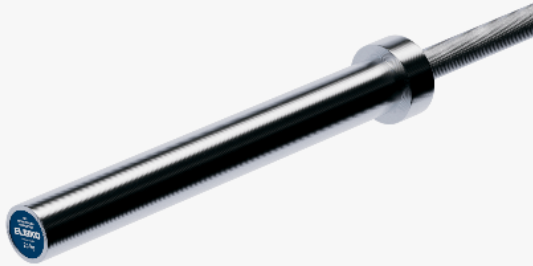

Eleiko IWF Weightlifting Competition Bar

20 kg, men

Designed specifically for competitive Olympic weightlifting and certified by the International Weightlifting Federation (IWF), the Eleiko Competition Bar is for professional and competitive lifters. The bar has extremely tight tolerances and aggressive knurling suited for one rep max attempts. Crafted with precision in Sweden, we combine the finest materials along with 60 years of barbell manufacturing expertise to craft this unrivalled competition bar.

Features

Designed For

Professional and competitive weightlifting

Perfected Rotation

Engineered for smooth controlled rotation under load

Knurling

Balanced grip to ensure a secure hold on the bar

Certified

Bar is certified by the IWF for competition.

Grip Markings

Bar features markings for weightlifting

Specifications

Unit of measurement

Sold individually

Article code

3060446

Grip Surface

Chrome

Dustproof Seal

Yes

Sleeve Diameter

50 mm / 1.97 in.

Loadable Sleeve Length

415 mm / 16.34 in.